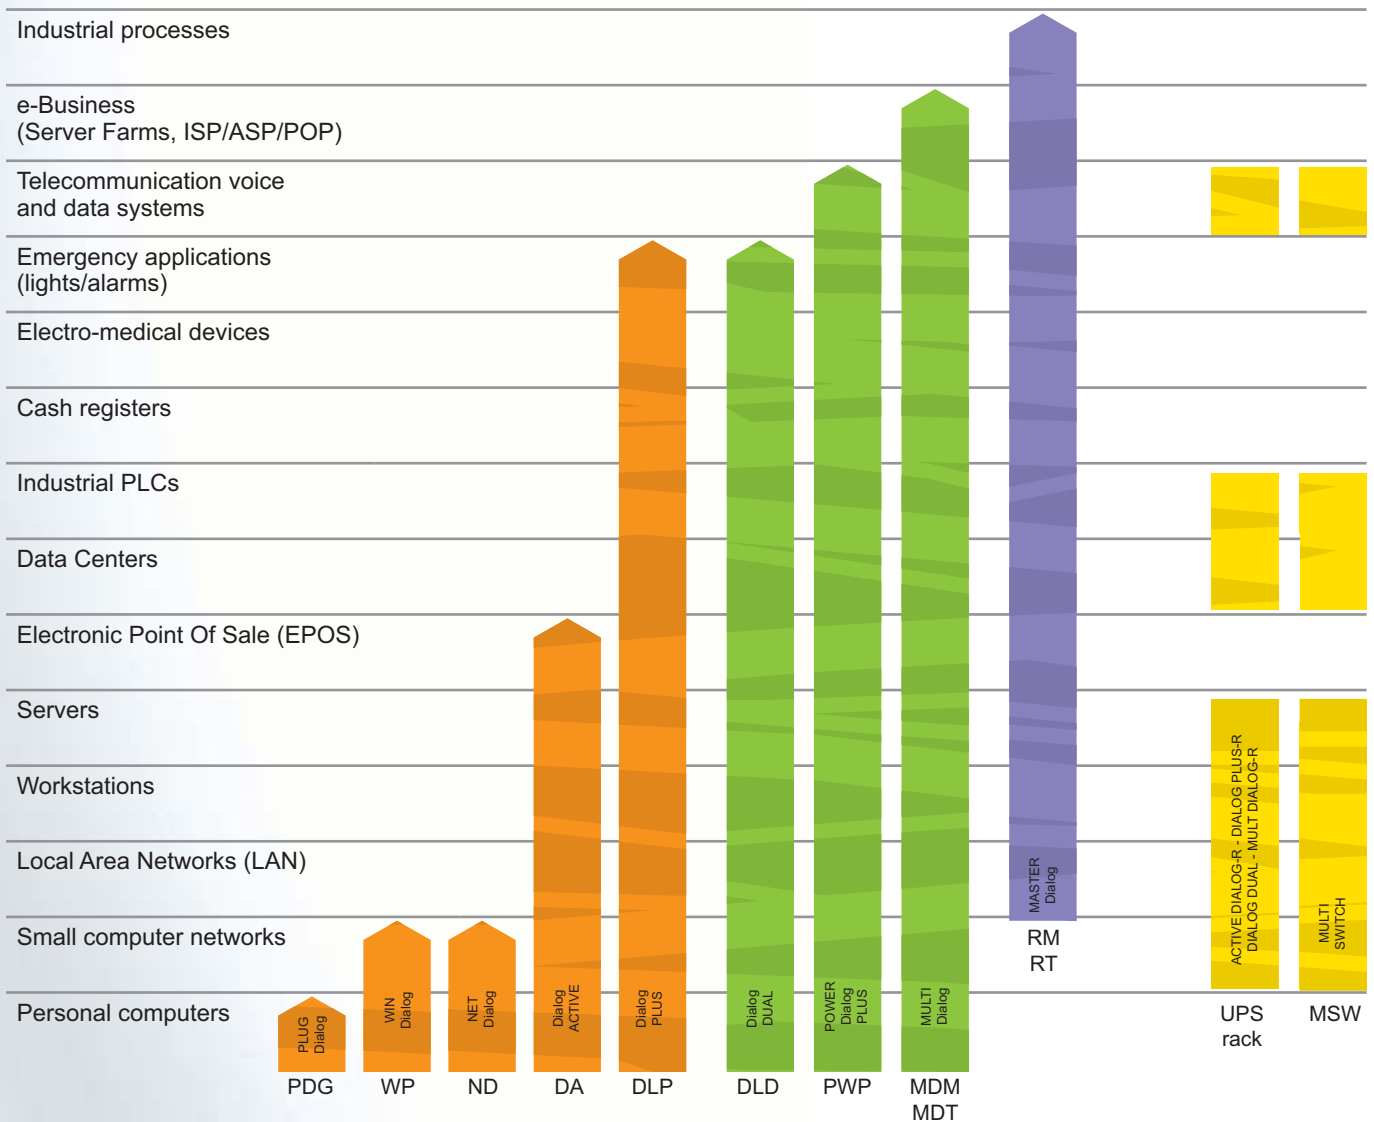

UPS PRODUCT RANGE

UPS SELECTION TABLE

IT RANGE

For smaller ICT applications (including home PCs and SOHO - Small Office/Home Office systems) and office voice and data networks requiring flexible, reliable and low cost solutions with outstanding communication capabilities.

NETWORK RANGE

For corporate voice and data networks, including internet service providers and telecomms systems, requiring outstanding reliability and the option to upgrade systems in terms of their power, reliability and runtime.